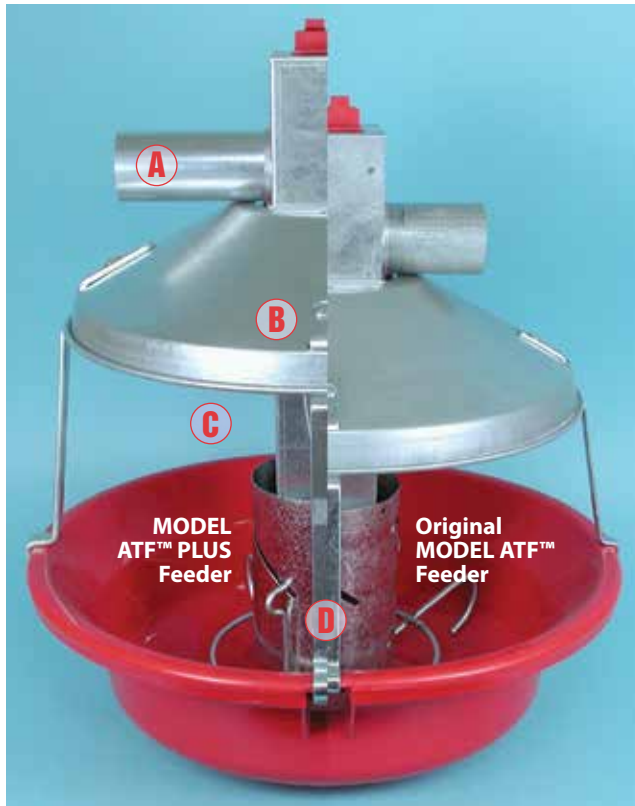

MODEL ATF™ PLUS Feeder

Proven Reliability PLUS Added Strength and Size for Today's Bigger Birds

Let's grow together®

Chore-Time's MODEL ATF™ PLUS Feeder retains all the reliability, ruggedness, and quality that the industry has come to appreciate about Chore-Time's famous MODEL ATF™ Feeder, PLUS even greater benefits for you:

- Proven durability for use with turkeys of 45 pounds (20.4 kg) and up.
- Better feed conversion – wide feed saver lip and feed saver ring help retain feed in pan, while larger pan-to-shield opening encourages birds to keep their heads in the feeder for less feed spillage.
- Save labor when flooding pans or lowering feed levels with Chore-Time's time-tested central winching system.
- Better feed flow for today's high-fat feeds is provided by the combination of Chore-Time's large-diameter, welded-seam tube and easy-to-clean plastic pan.

(A) Tube is two inches (51 mm) higher – big turkeys walk under the feeder line more easily.

(B) Turkey tough connection from shield to pan support.

(C) Two inches (51 mm) more eating space between pan and shield means birds have easier access to feed and waste less.

(D) Heavy-duty feeder includes thicker pan supports that lock the feed pan in place.

Chore-Time's MODEL ATF™ PLUS Feeder is shown here in the most popular combination with green plastic feed cone and red pan.