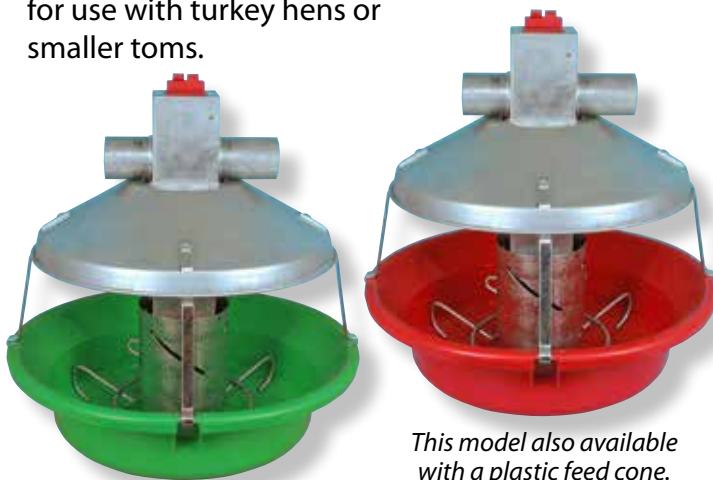

- Chore-Time also has the original MODEL ATF™ Feeder – the shorter "original" feeder is ideal for use with turkey hens or smaller toms.

This model also available with a plastic feed cone.

Easy to Adjust Feed Cone Settings

The plastic cone for either of Chore-Time's Adult Turkey Feeder models features clear, easy-to-adjust feed level settings.